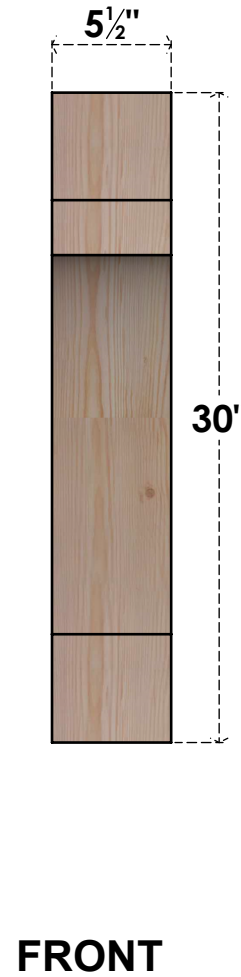

BRC06X18X30MRC00SDF

5 1/2"W X 18"D X 30"H MERCED SMOOTH BRACE, DOUGLAS FIR

EKENA MILLWORK
 2300 WEST MAIN ST.
 CLARKSVILLE, TX 75426
 TOLL FREE: 866-607-0453
 WWW.EKENAMILLWORK.COM

NOTES

1. INSTALLATION TO BE COMPLETED IN ACCORDANCE WITH MANUFACTURER'S SPECIFICATIONS.
2. DRAWING MAY NOT BE TO SCALE
3. THIS DRAWING IS INTENDED FOR DESIGN AND PLANNING PURPOSES ONLY.
4. ALL INFORMATION CONTAINED HEREIN WAS CURRENT AT THE TIME OF DEVELOPMENT BUT MUST BE REVIEWED AND APPROVED BY THE PRODUCT MANUFACTURER TO BE CONSIDERED ACCURATE.
5. PRODUCTS ARE NOT KILN DRIED. THIS ITEM IS UNIQUE AND WILL CONTAIN THE NATURAL VARIATIONS THAT THE WOOD SPECIES OFFERS. THIS MAY RESULT IN VARIATIONS UP TO 1/4"