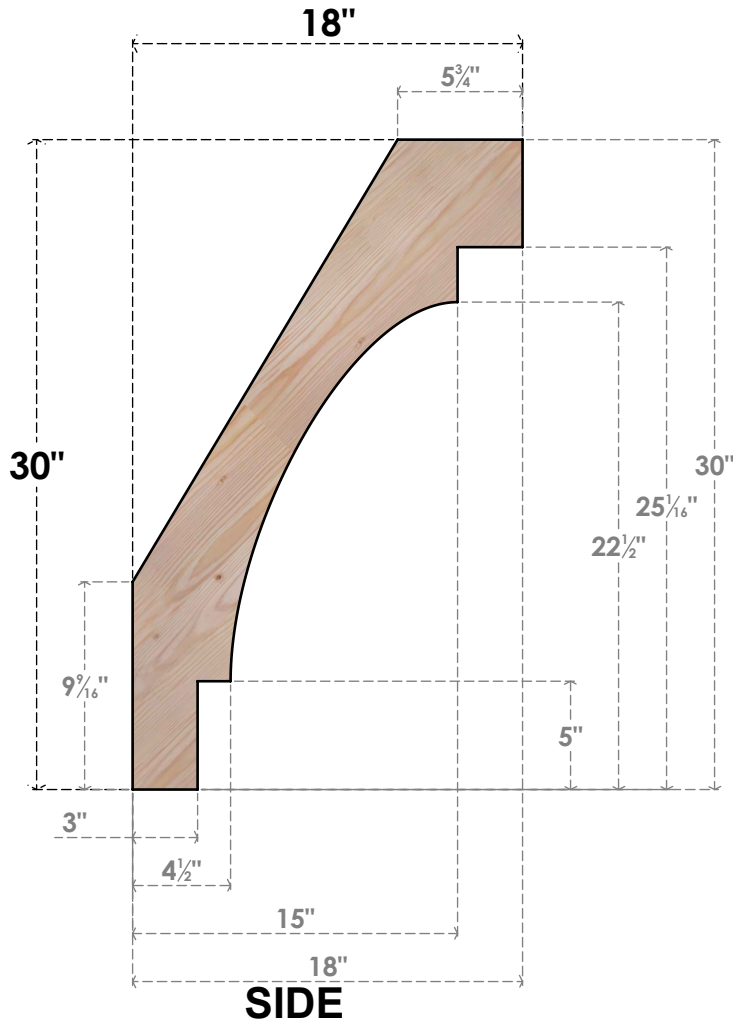

BRC06X18X30MRC00SDF

5 1/2"W X 18"D X 30"H MERCED SMOOTH BRACE, DOUGLAS FIR

EKENA MILLWORK
 2300 WEST MAIN ST.
 CLARKSVILLE, TX 75426
 TOLL FREE: 866-607-0453
 WWW.EKENAMILLWORK.COM

NOTES

1. INSTALLATION TO BE COMPLETED IN ACCORDANCE WITH MANUFACTURER'S SPECIFICATIONS.
2. DRAWING MAY NOT BE TO SCALE
3. THIS DRAWING IS INTENDED FOR DESIGN AND PLANNING PURPOSES ONLY.
4. ALL INFORMATION CONTAINED HEREIN WAS CURRENT AT THE TIME OF DEVELOPMENT BUT MUST BE REVIEWED AND APPROVED BY THE PRODUCT MANUFACTURER TO BE CONSIDERED ACCURATE.
5. PRODUCTS ARE NOT KILN DRIED. THIS ITEM IS UNIQUE AND WILL CONTAIN THE NATURAL VARIATIONS THAT THE WOOD SPECIES OFFERS. THIS MAY RESULT IN VARIATIONS UP TO 1/4"